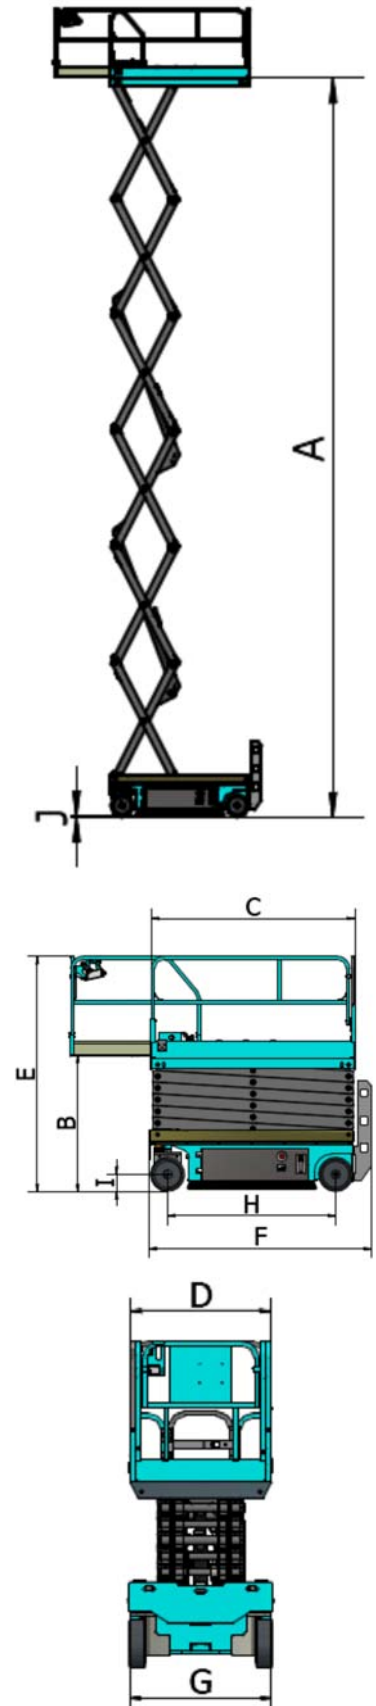

SWSL1412DC

Electric Driven Scissor Scissor-type Aerial Work Platform

SUNWARD

Dimension

Working height*		14m
A	Platform height maximum	12m
B	Platform height (stowed)	1.49m
C	Platform length	2.27m
	Slide-out platform extension deck	0.9m
D	Platform width	1.15m
E	Stowed height (rails up)	2.63m
	Stowed height (rails down)	2.09m
F	Overall length	2.47m
G	Overall width	1.17m
H	Wheelbase	1.87m
I	Ground clearance (stowed)	0.11m
J	Ground clearance (raised)	0.02m

Performance

Lift capacity	320kg
Lift capacity (extension deck)	113kg
Max. platform occupancy	2
Drive speed (stowed)	4.0km/h
Drive speed (elevated)	0.8km/h
Turning radius (inside)	0m
Turning radius (outside)	2.2m
Raise / lower speed	55s / 38s
Gradeability**	25%
Max. allowable working angle (lateral / longitudinal)	1.5° / 3°
Controls	Proportional
Wheel driver	DC motor front drive
Multiple disc brakes	Dual front wheel
Tires	381mm×127mm
Battery	4×12V/300Ah
Charger	24V/30A
Weight	2960kg

* Working height is equal to Platform height plus 2m.

** Climbing ability is suitable for driving on slopes; Refer to Operator Manual for slope level.

SWSL1412DC

Electric Driven Scissor Scissor-type Aerial Work Platform

Standard features

◆ Proportional control	◆ Extended platform	◆ Folding guardrails platform	◆ Self-lock gate on platform
◆ Solid tire	◆ Hour meter	◆ Standard transport forklift hole	◆ Safety maintenance support rod
◆ Horn	◆ Flashing beacon	◆ Action beep	◆ DC motor drive
◆ Pit protection device	◆ Emergency descent system	◆ Emergency stop button	◆ Automatic brakes system
◆ Tilt sensor with alarm	◆ Charging protection system	◆ Fault diagnosis system	